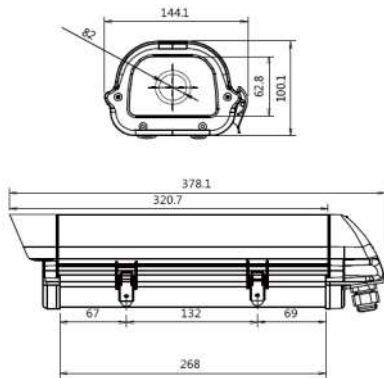

NETWORK IP CAMERA

HIP-HH2905

2MP NETWORK IP IR HOUSING CAMERA

STARVIS **H.265** **WDR**

Features

- Sony STARVIS 2.07MP Image Sensor
- Ultra low light color camera(0.01lux/F1.2)
- Triple codec(H.265, H.264, MJPEG)
- Triple Stream
- Max 30fps @ all resolution
- Support Onvif/PoE/External Video
- DOL True WDR
- IR LED : 90 units(90m)
- True Day & Night
- Fixed Lens 6mm
- IP66 Weatherproof

Camera Specifications

IMAGE	Image Sensor	Sony Starvis 2.07MP(1/2.8) Image Sensor
	Scan System	Progressive Scan
	Total Pixels	1945(H) x 1109(V), 2.16 Mega Pixels
	Effective Pixels	1945(H) x 1097(V), 2.13 Mega Pixels
Function	Day & Night	Auto / Day(Color) / Night(BW), ICR Control
	Privacy Area	On / Off (16 Programmable Zones)
	Motion Detection	48 Zone (On/Off, 1~5Step), On / Off
	W D R	WDR, On / Off
	DNR	2DNR, 3DNR
	Defog	Detect foggy, On / Off
	Elec. Shutter	Auto(1/30~1/30000), Suppress Rolling, Manual
	White Balance	Auto / Push / Indoor / Outdoor / Fluorescent
Lens	Image Mirror	Normal/Mirror(H)/Flip(V)Both(HV)
	Focal Length	Fixed lens 6mm
IR LEDs	IR LEDs	90 units
Electrical	Power Supply	DC12[V] ±10% / Max 750mA
Environmental	Operating Temp.	-10°C ~ +50°C
	Preservation Temp.	-20°C ~ +60°C
	Humidity	0% ~ 80%
Mechanical	Weight.	Approx. 1170g (W/Sunshiled & Bracket)

Network Specifications

System	OS	Embedded Linux
Network	Interface	RJ45 10/100 Base-T PoE
	Protocol	TCP/IP,UDP/IP,RTP,RTSP,RTCP,NTP, HTTP,DHCP,FTP,SMTP,DNS,DDNS
	Onvif	ver2.4.2
	DDNS	iplinker.net
	Simultaneous Access	Max. 10 user
Video	Compress Format	H.265/H.264/MPEG4
	Resolution	1920x1080/1280x720/640x360/320x180
	Frame Rate	Max. 30fps @all resolution
Streaming	Streaming	Triple Stream (Stream1,2,3) RTP/RTSP, UnicastRTP, Multicast RTP
	Compress Format	G.711 u-law
Audio	Streaming	Two way
	Sensor In	1(NC/NO)
Event	Alarm Out	1 (Digital Output, Open Collector)
	OS	Windows 7, 8, 10
Web Browser	Manager	IE(over 11), Firefox, Safari, Opera
	Viewer	IE only (Active-X)

*Specification and Design are subject to change without notice